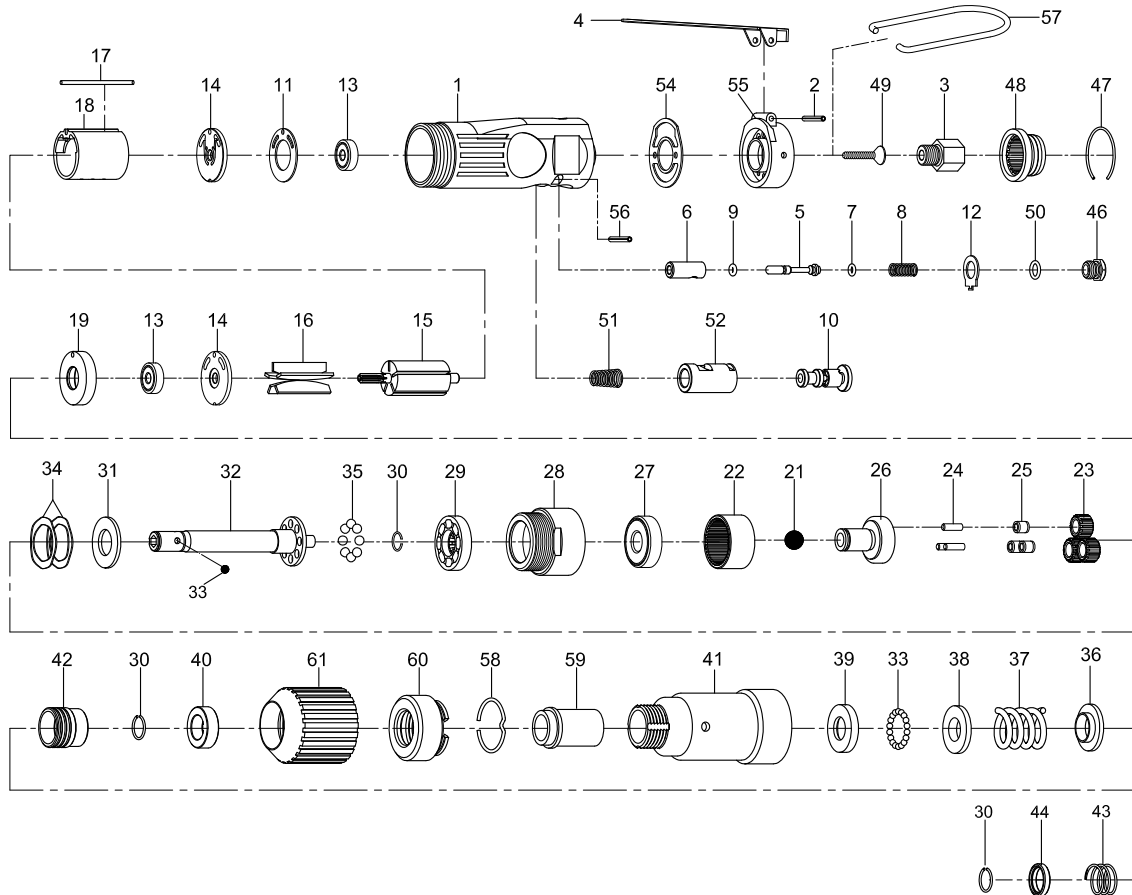

STRAIGHT AIR SCREWDRIVER

Index No.	Parts No.	Description	Index No.	Parts No.	Description
1	84201	Housing	31	88331	Thrust Washer
2	30102	Spring Pin (3x24L)	32	88332	Cam Spinidle
3	51203	Air Inlet	33	40145	Steel Ball (17) (1/8")
4	84204	Throttle Lever	34	88334	Wave Washer (2) (WW-14)
5	84205	Valve Stem	35	88335	Steel Ball (8) (5mm)
6	84206	Valve	36	88336	Washer
7	OR00305200	O-Ring (3.5x2.0)	37	88337	Spring
8	30108	Spring	38	88338	Washer
9	84209	O-Ring (2x1.5)	39	88339	Ball Guide
10	84210	Reverse Lever	40	88340	Spacer
11	80211	Motor Gasket	41	88341	Clutch Housing
12	84212	Reverse Retainer	42	80242	Ball Retainer
13	030113	Ball Bearing (2) (626zz)	43	80243	Spring
14	80214	End Plate (2)	44	80244	Washer
15	80215	Rotor	46	84246	Throttle Valve Plug
16	80216	Rotor Blade (5)	47	51229	Retaining Ring
17	80217-13	Pin (2.5x55L)	48	51206	Exhaust Diffuser
18	80218-22	Cylinder	49	84249	Screw (2) (M3x15L)
19	80219	Spacer	50	40134-12	O-Ring (7.8x1.9)
21	88321	Steel Ball (7mm)	51	84251	Spring
22	80222	Internal Gear	52	84252	Reverse Bushing
23	80223	Planet Gear (3)	54	84254	Rear Gasket
24	30124	Pin (3) (4x13.8L)	55	84255	Rear Cover
25	80225	Bushing (3)	56	40337	Spring Pin (3x18L)
26	88226	Work Spindle	57	84257	Hook
27	080227	Ball Bearing (6201z)	58	88352	Retainer
28	80228	Clamp Nut	59	88353	Bushing
29	88329	Drive Dog	60	88354	Adjustable Screw
30	80230	Retaining Ring (3)	61	88355	Adjustable Knob